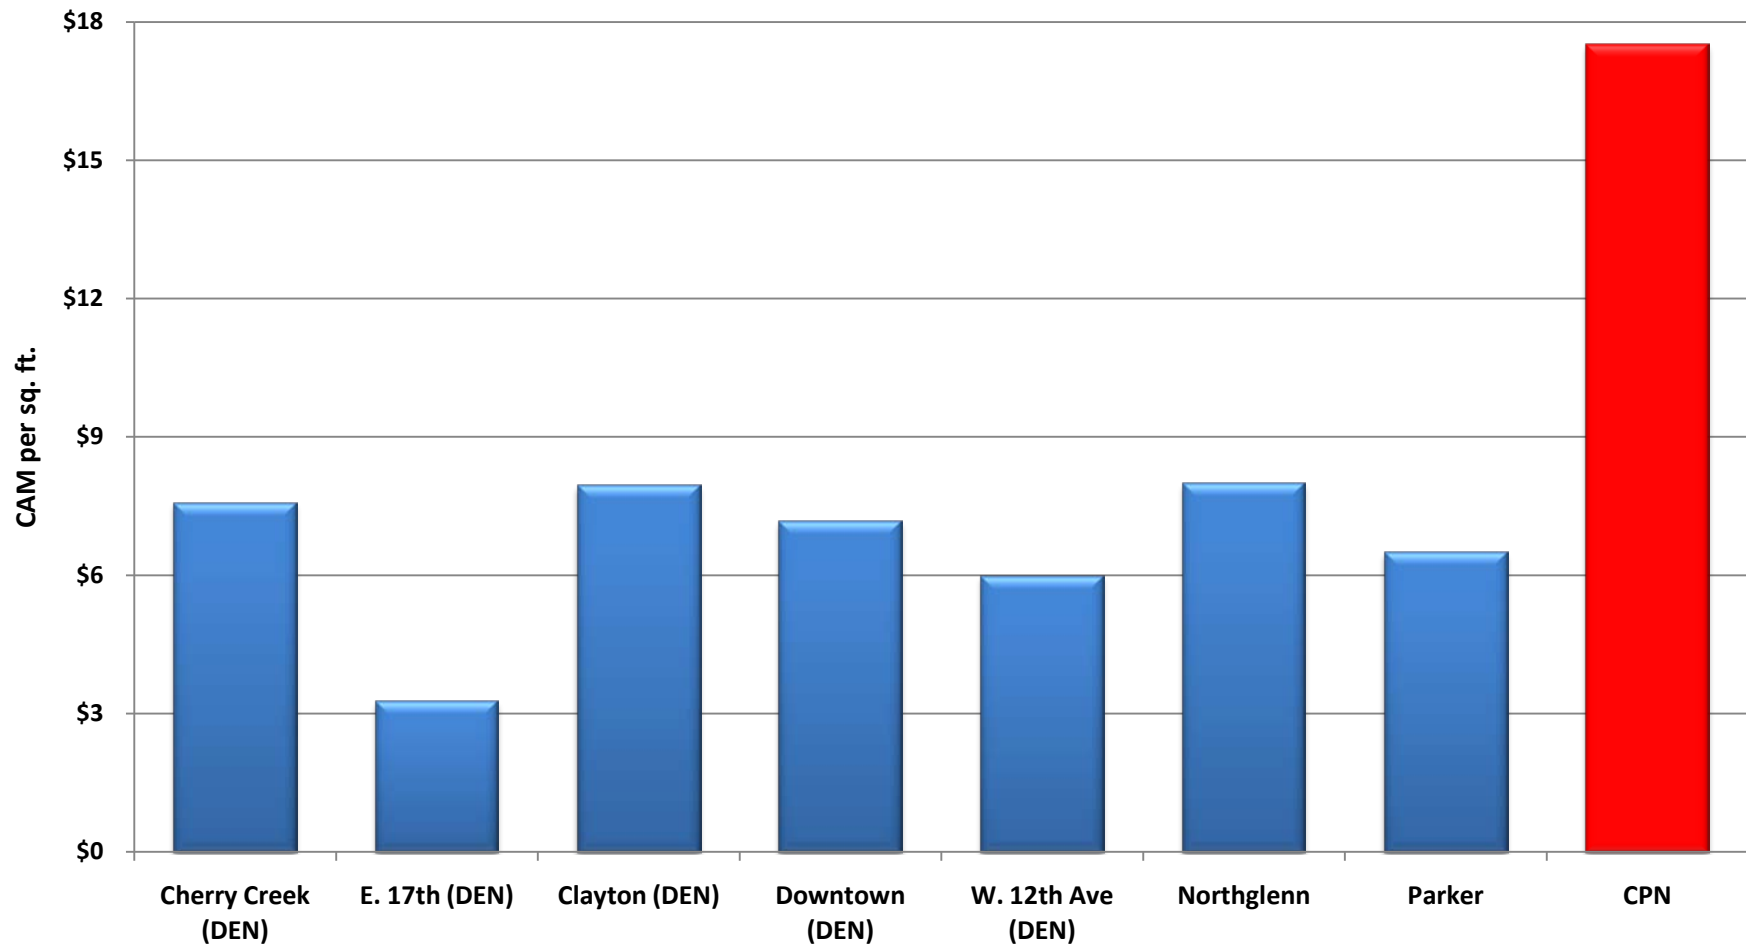

Relative CAM Charges for a Metro Business

Common area maintenance (CAM) charges are extremely high in CPN due to high taxes and exceed the total rent in many locations